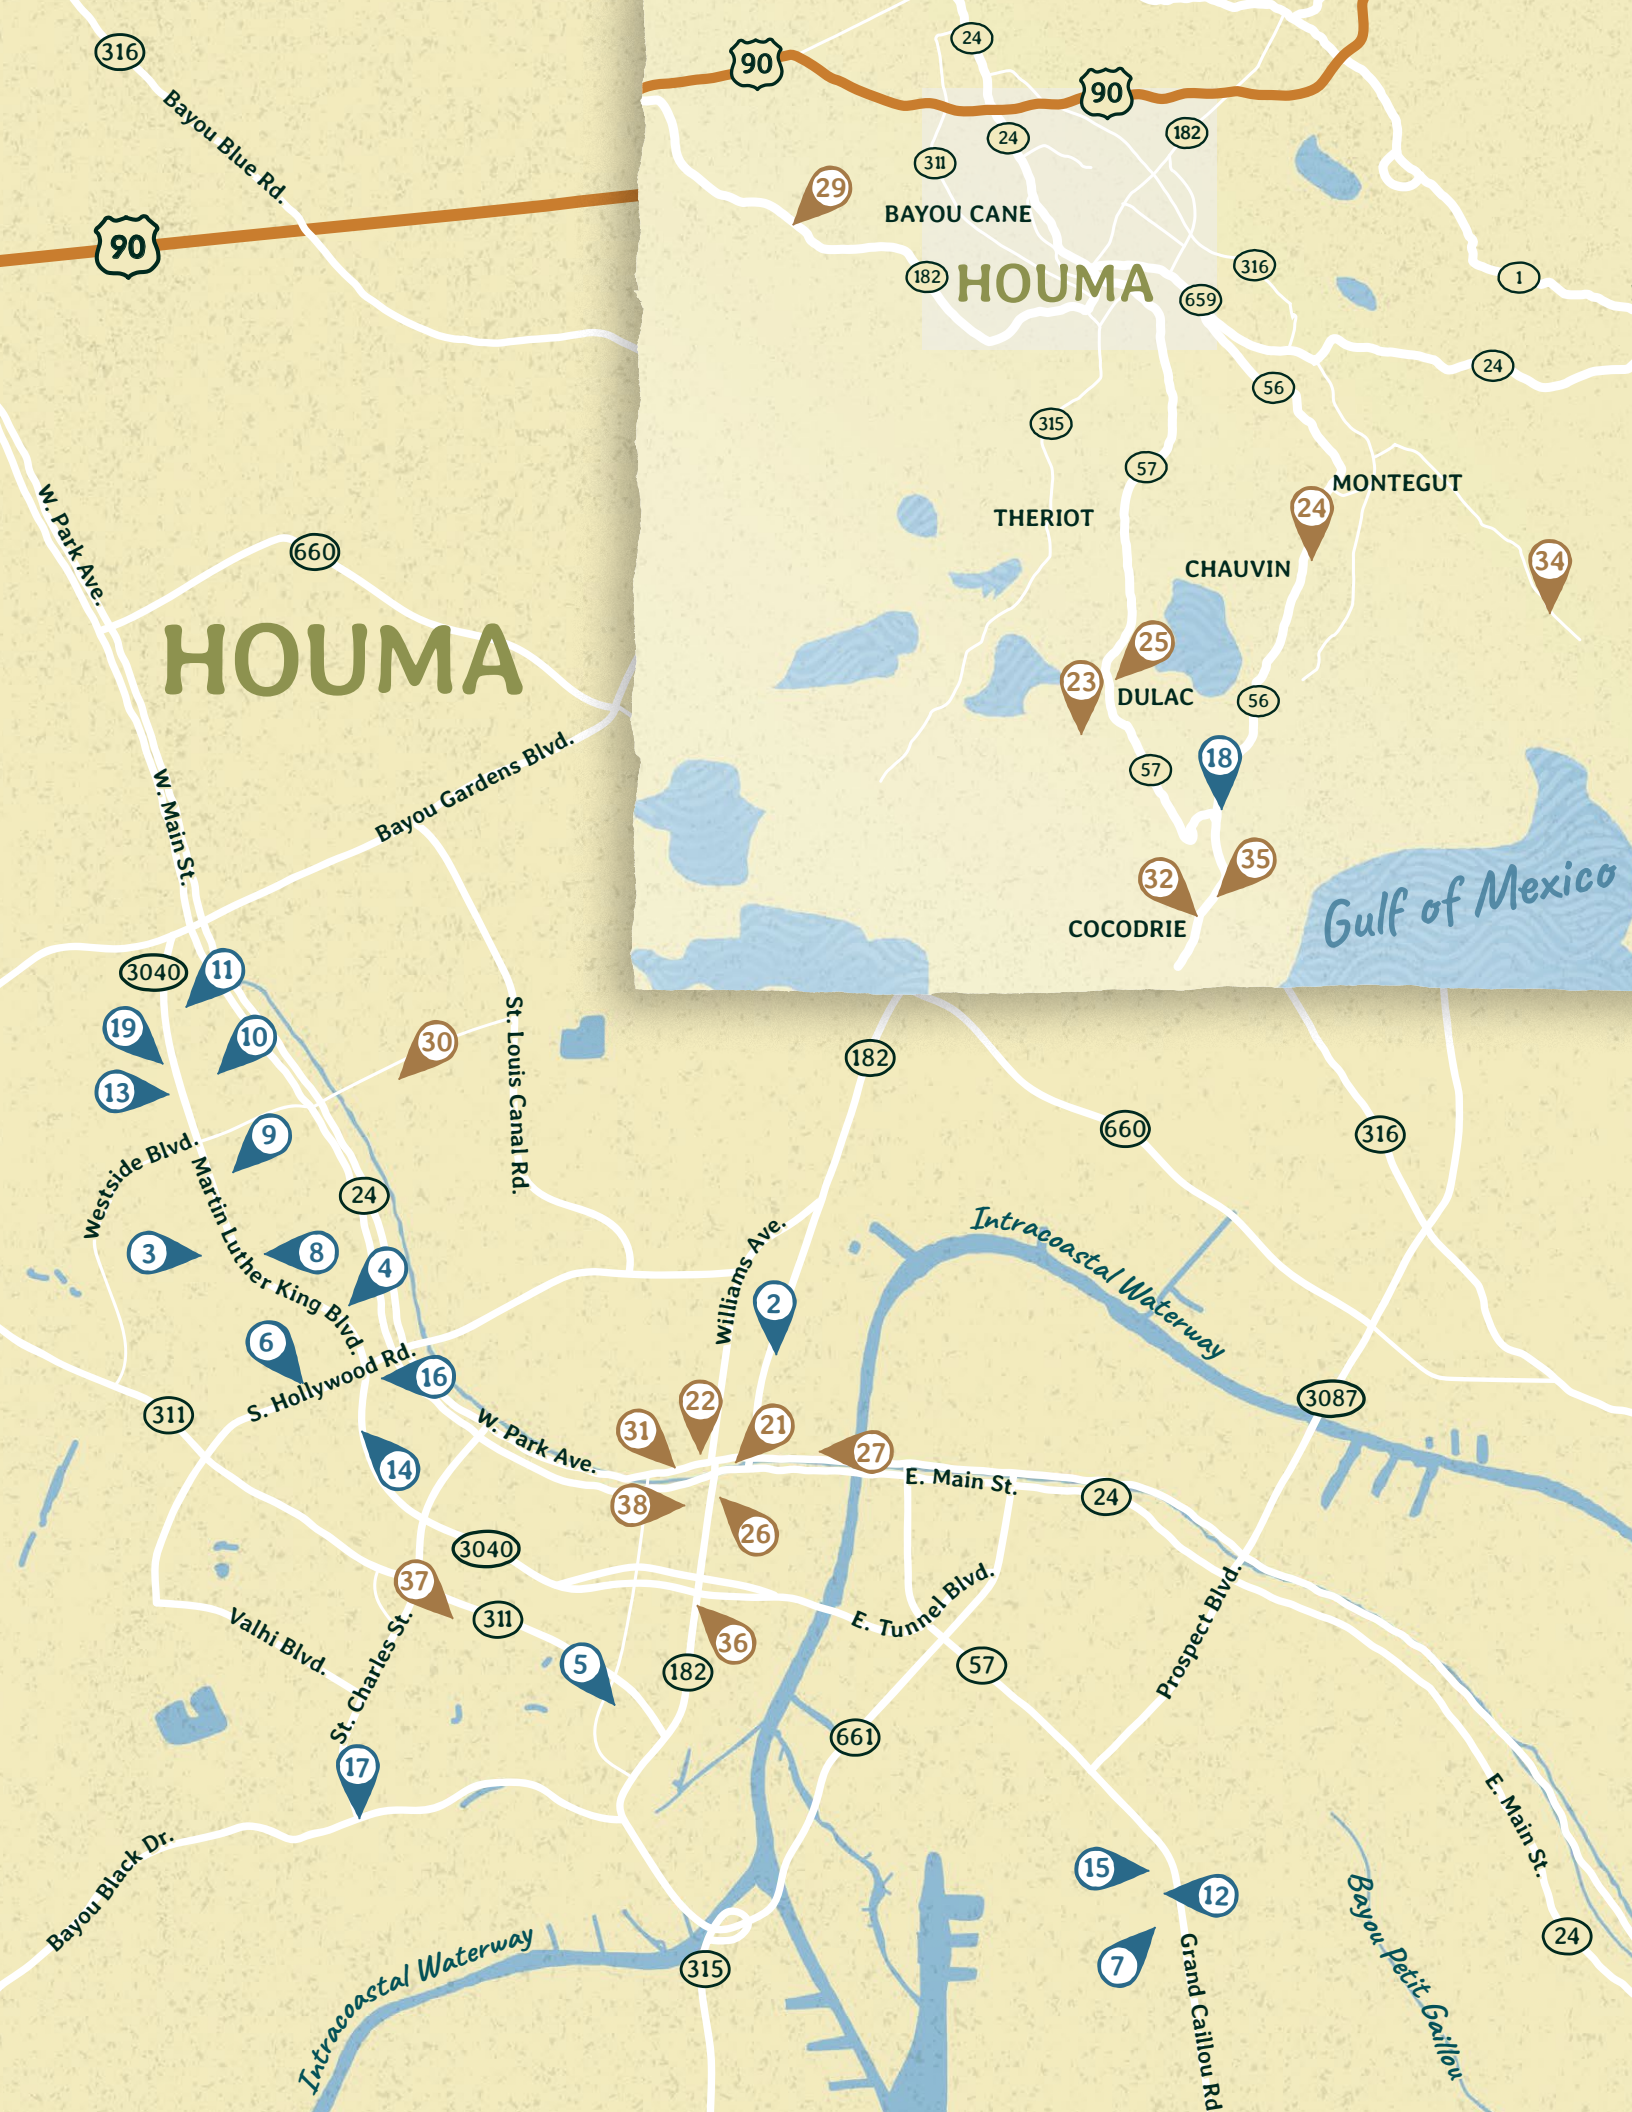

316

Bayou Blue Rd.

90

90

24

90

182

BAYOU CANE

182

HOUMA

659

316

1

56

24

315

57

MONTEGUT

24

THERIOT

CHAUVIN

34

HOUMA

660

W. Park Ave.

W. Main St.

Bayou Gardens Blvd.

DULAC

57

56

32

35

COCODRIE

Gulf of Mexico

3040

11

19

10

13

30

St. Louis Canal Rd.

182

660

316

Westside Blvd.

9

24

3

8

Williams Ave.

2

Intracoastal Waterway

Martin Luther King Blvd.

4

S. Hollywood Rd.

16

311

W. Park Ave.

31

22

21

27

E. Main St.

24

3087

Valhi Blvd.

37

3040

311

5

182

36

661

57

E. Tunnel Blvd.

Prospect Blvd.

Bayou Black Dr.

St. Charles St.

17

315

15

7

12

Grand Caillou Rd

Intracoastal Waterway

Bayou-Petit-Caillou

E. Main St.

24