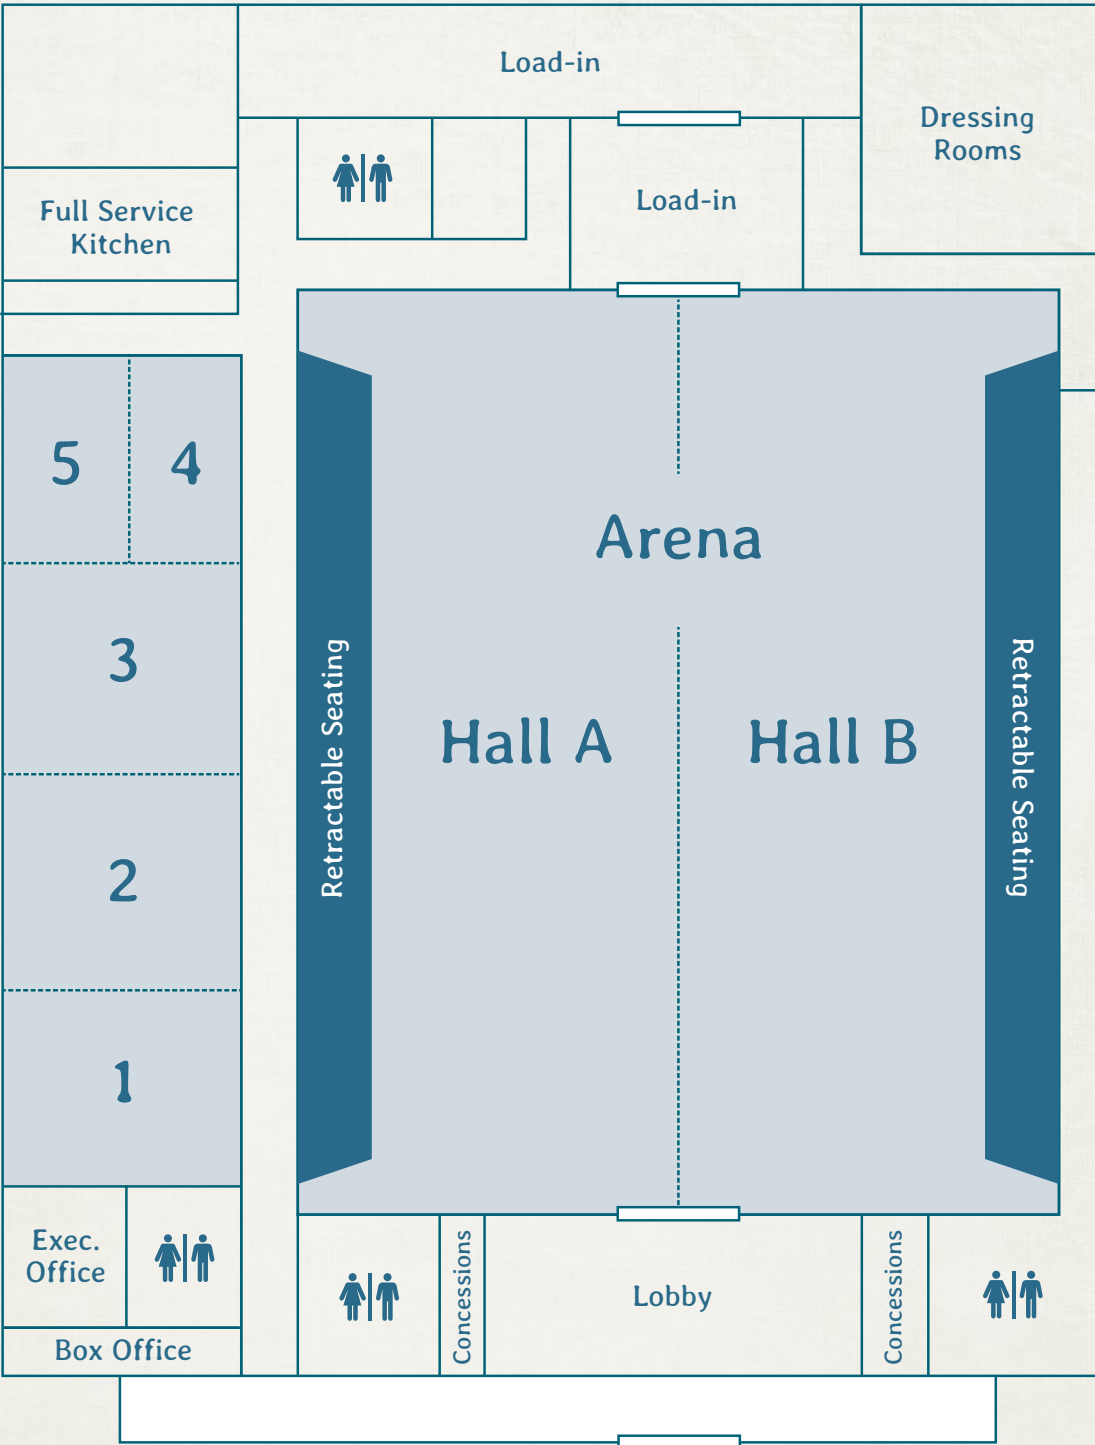

7
Event
Rooms

50,000
Total Event
Sq. Ft.

346 Civic Center Blvd., Houma, LA 70360
(985) 850-4657 • houmaciviccenter.com

Room Name	Square Feet	Dimensions LxWxH	Theatre Capacity	Classroom Capacity	Reception Capacity	Banquet Capacity
Hall A	16,464	194x77x35	1,650	820	1,650	820
Hall B	23,128	194x110x35	2,300	1,150	2,300	1,150
Meeting Room 1	2,280	38x60x12	200	115	200	115
Meeting Room 2	2,340	39x60x12	210	120	210	120
Meeting Room 3	3,000	50x60x12	300	150	300	150
Meeting Room 4	1,140	38x30x12	100	30	100	30
Meeting Room 5	1,178	38x31x12	110	40	110	40

Can Be Combined Into 1 Large Space

Can Be Combined Into 1 Large Space

VENUES

COURTYARD[®] BY MARRIOTT

144

Guest
Rooms

4

Event
Rooms