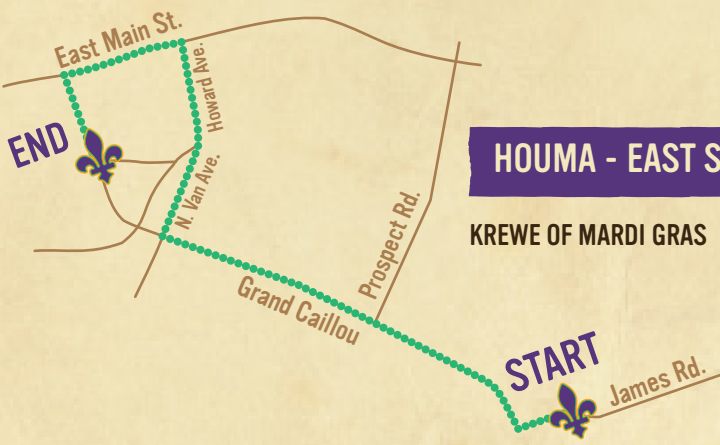

HOUMA - WEST SIDE ROUTE

KREWE OF HERCULES	FEB. 2	6:00pm
KREWE OF AQUARIUS	FEB. 3	6:30pm
KREWE OF HYACINTHIANS	FEB. 4	12:30pm
KREWE OF TITANS	FEB. 4	Follows Hyacinthians
KREWE OF APHRODITE	FEB. 9	6:00pm
KREWE OF TERREANIANS	FEB. 11	1:00pm
KREWE OF TRADITION	FEB. 11	TBA
KREWE OF CLEOPATRA	FEB. 12	6:00pm
KREWE OF HOUMAS	FEB. 13	1:00pm
KREWE OF KAJUNS	FEB. 13	Follows Houmas

Future Mardi Gras Dates:

February 4, 2025
February 17, 2026
February 9, 2027

HOUMA - EAST SIDE ROUTE

KREWE OF MARDI GRAS FEB. 10 | 6:30pm

ADDITIONAL PARADES

- In Chauvin - 15 miles SE
KREWE OF TEE CAILLOU FEB. 3 | TBA
- In Montegut - 17 miles SE
KREWE OF MONTEGUT FEB. 11 | 12:30pm